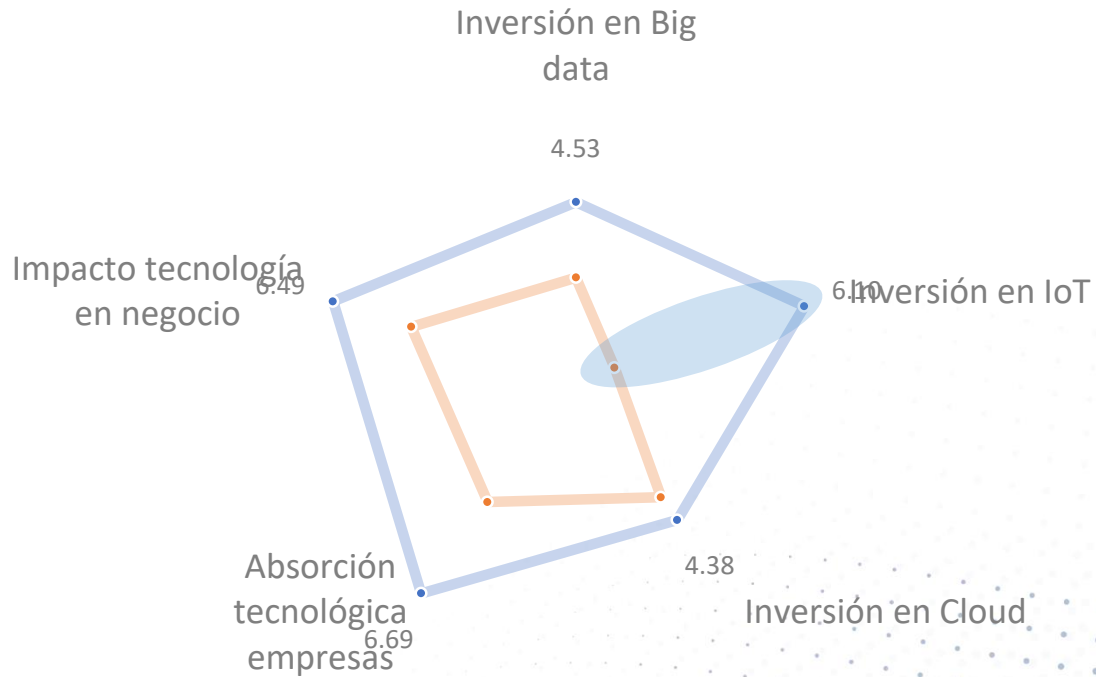

La conectividad no es la única brecha digital que se debe cerrar

OCDE LATIN

OCDE LATIN