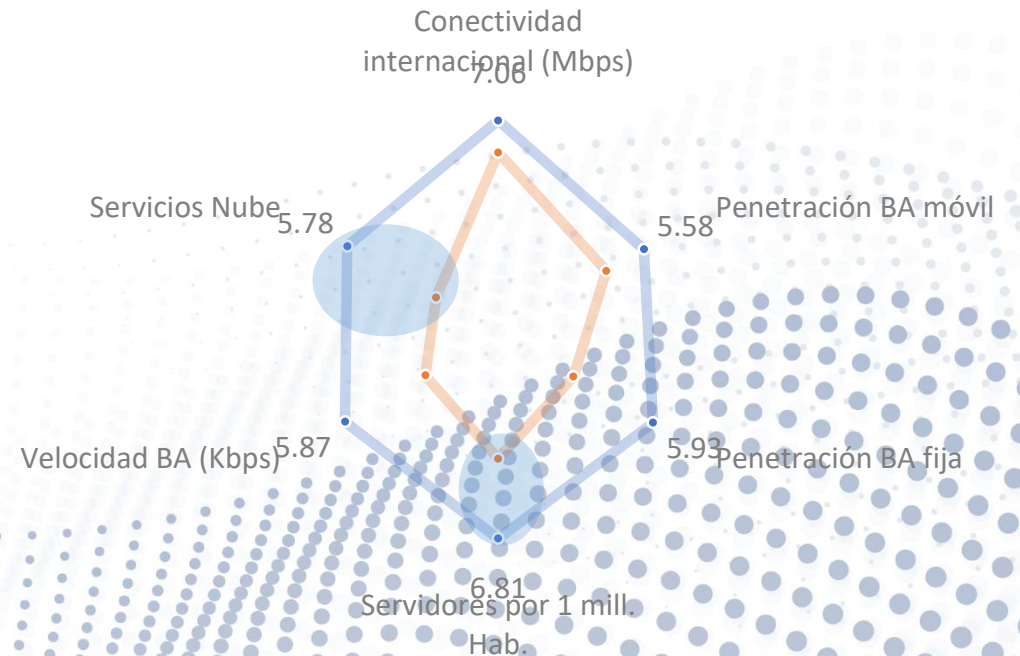

La conectividad no es la única brecha digital que se debe cerrar

OCDE LATIN

OCDE LATIN